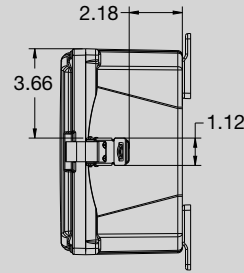

CELLULAR MODEM & DATA PLANS

A-14329-RE

Standard Specifications

- NEMA 4X Industrial Enclosure
- Quad Ethernet Switch
- 120V Power Cord
- High Quality Customer Service

Optional Accessories

- Omni-directional Multi-band Antennas
- International Configuration
- Private Labeling