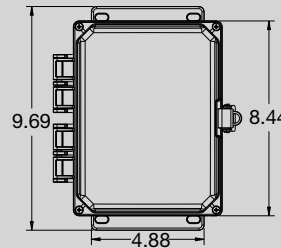

MADE IN THE USA

MODEM LIST PRICING

A-14329-RE

USA & International Multi-SIM Version — $920.00

DATA PLANS LIST PRICING

Yearly Cost by Carrier

Monthly Data Allowance

USA Multi-SIM

International Multi-SIM

250MB

A-14329-250U

$420

A-14329-250I

$560

500MB

A-14329-500U

$480

A-14329-500I

$900

1GB

A-14329-1GU

$600

A-14329-1GI

$1,680

5GB

A-14329-5GU

$1,680

A-14329-5GI

$7,880

*Our average customer uses less than 200MB/mo for their Walchem controllers.

*The USA Multi-SIM automatically connects to the best available network. In the US the available networks are Verizon, T-Mobile, AT&T, and other regional networks. Internationally, the SIM card works the same with various networks available in each country. Contact Atlantis for questions about country specific network availability.